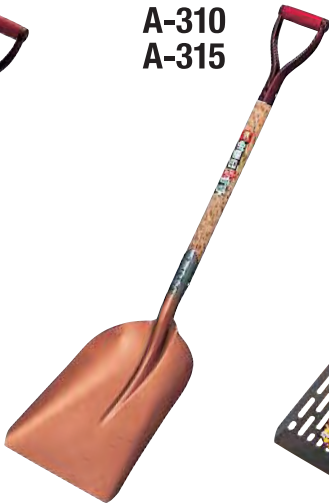

Stainless Pipe Handle Series

ITEM NO.	Description	Entire Length	Size of Blade	Width of Tip	Weight
SP-200	Round Point Shovel 200 type, Stainless Pipe Handle	970mm	232mm×292mm	-	1.7kg
SP-280	Square Shovel 280 type, Stainless Pipe Handle	970mm	230mm×300mm	255mm	2.0kg
SP-100	Round Point Shovel 100 type, Stainless Pipe Handle	815mm	167mm×222mm	-	1.1kg
SP-180	Square Shovel 180 type, Stainless Pipe Handle	815mm	167mm×218mm	180mm	1.25kg

Wood A Handle Series

A-200

A-280

A-100

A-180

A-292

A-280AL

**A-310
A-315**

A-315P

**A-315AL
A-320AL**

A-325AL

Wood A Handle Series

ITEM NO.	Description	Entire Length	Size of Blade	Width of Tip	Weight
A-200	Round Point Shovel 200 type, Wood A Handle	970mm	232mm×292mm	-	1.8kg
A-280	Square Shovel 280 type, Wood A Handle	970mm	230mm×300mm	255mm	2.0kg
A-100	Round Point Shovel 100 type, Wood A Handle	815mm	167mm×222mm	-	1.1kg
A-180	Square Shovel 180 type, Wood A Handle	815mm	167mm×218mm	180mm	1.2kg
A-292	Square Shovel 292 type, Wood A Handle	910mm	170mm×220mm	180mm	1.5kg
A-280AL	Aluminium Square Shovel, Wood A Handle	970mm	230mm×300mm	255mm	1.2kg