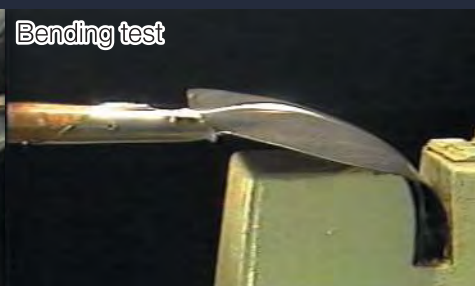

Bending test

Load test